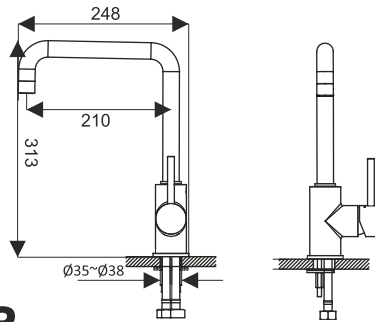

KASPER
16790/-

Material	Finish	Pullout	Hot & Cold	Multi Spary Mode	Swivel
Brass	Chrome	—	✓	—	✓
Brass	PVD Gun Metal	—	✓	—	✓
Brass	Chrome	—	✓	—	✓