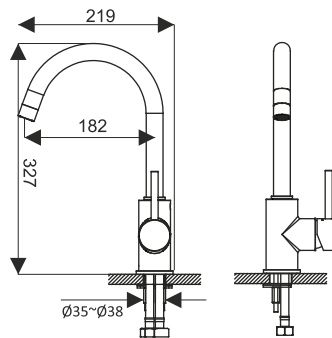

KRONO
13800/-

Marketed by : **Jyoti India Kitchensink Pvt. Ltd.**

Email: customercare@niraling.com | Customer Care No: +91 8422998422

Head Office Mumbai :

225, Kaliandas Udyog Bhavan, S.H. Tandel Marg,
Near Century Bazar, Worli, Mumbai - 400025
+91 22 4969 1569 | 2430 5500 | 22 2437 5511
22 2422 0109 | Email: NGsales@NiraliNG.com
sales@NiraliNG.com | info@NiraliNG.com

Factory:

Unit B, Village Shelvali, Palghar - Manor
Road, Palghar (East) 401404,
Maharashtra. (India)

Delhi Branch Office :

S-26, Ground Floor, Okhla Industrial Area,
Phase II, New Delhi - 110020.
Tel.: +91-93500 43092 | salesdelhi@NiraliNG.com

Nirali NG Designer Studios

Mumbai:
Shop no 4, Chheda Arcade, Khira
Nagar, S.V. Road, Santacruz (W)
Mumbai - 400054
Contact: +91 77384 39445

Pune:
Shop No.7, G. Floor, Shree Krushna
Co-op Hsc. Near AGL Showroom, Opp
Apsara Theatre, Gultekdi, Pune - 411 037
Contact: +91 720899 5433

Ahmedabad:
Ceramic Art: Shayona Marble
Compound, S. G Highway Road, Gota
Ahmedabad - 382481
Contact: +91 9898010206

Guwahati:
Tirupati Polymers :Jain Complex,
Next To Electro City Mall, G S Road,
Guwahati - 781005, Assam
Contact: 9864064000