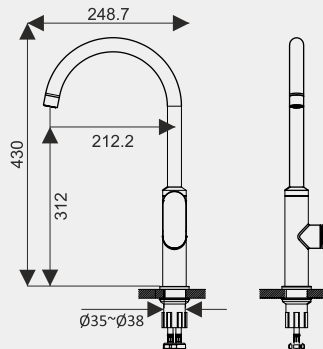

KELORA
15900/-