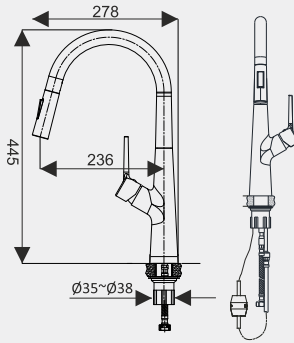

SOLACE
21340/-