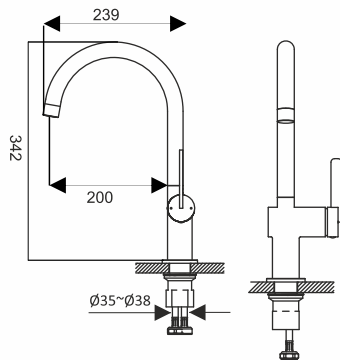

KAIREN
19190/-