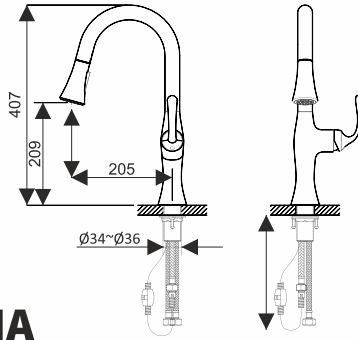

CELESTIA
25880/-

Material	Finish	Pullout	Hot & Cold	Multi Spary Mode	Swivel

Brass	Satin Brushed Nickel	✓	✓	✓	✓